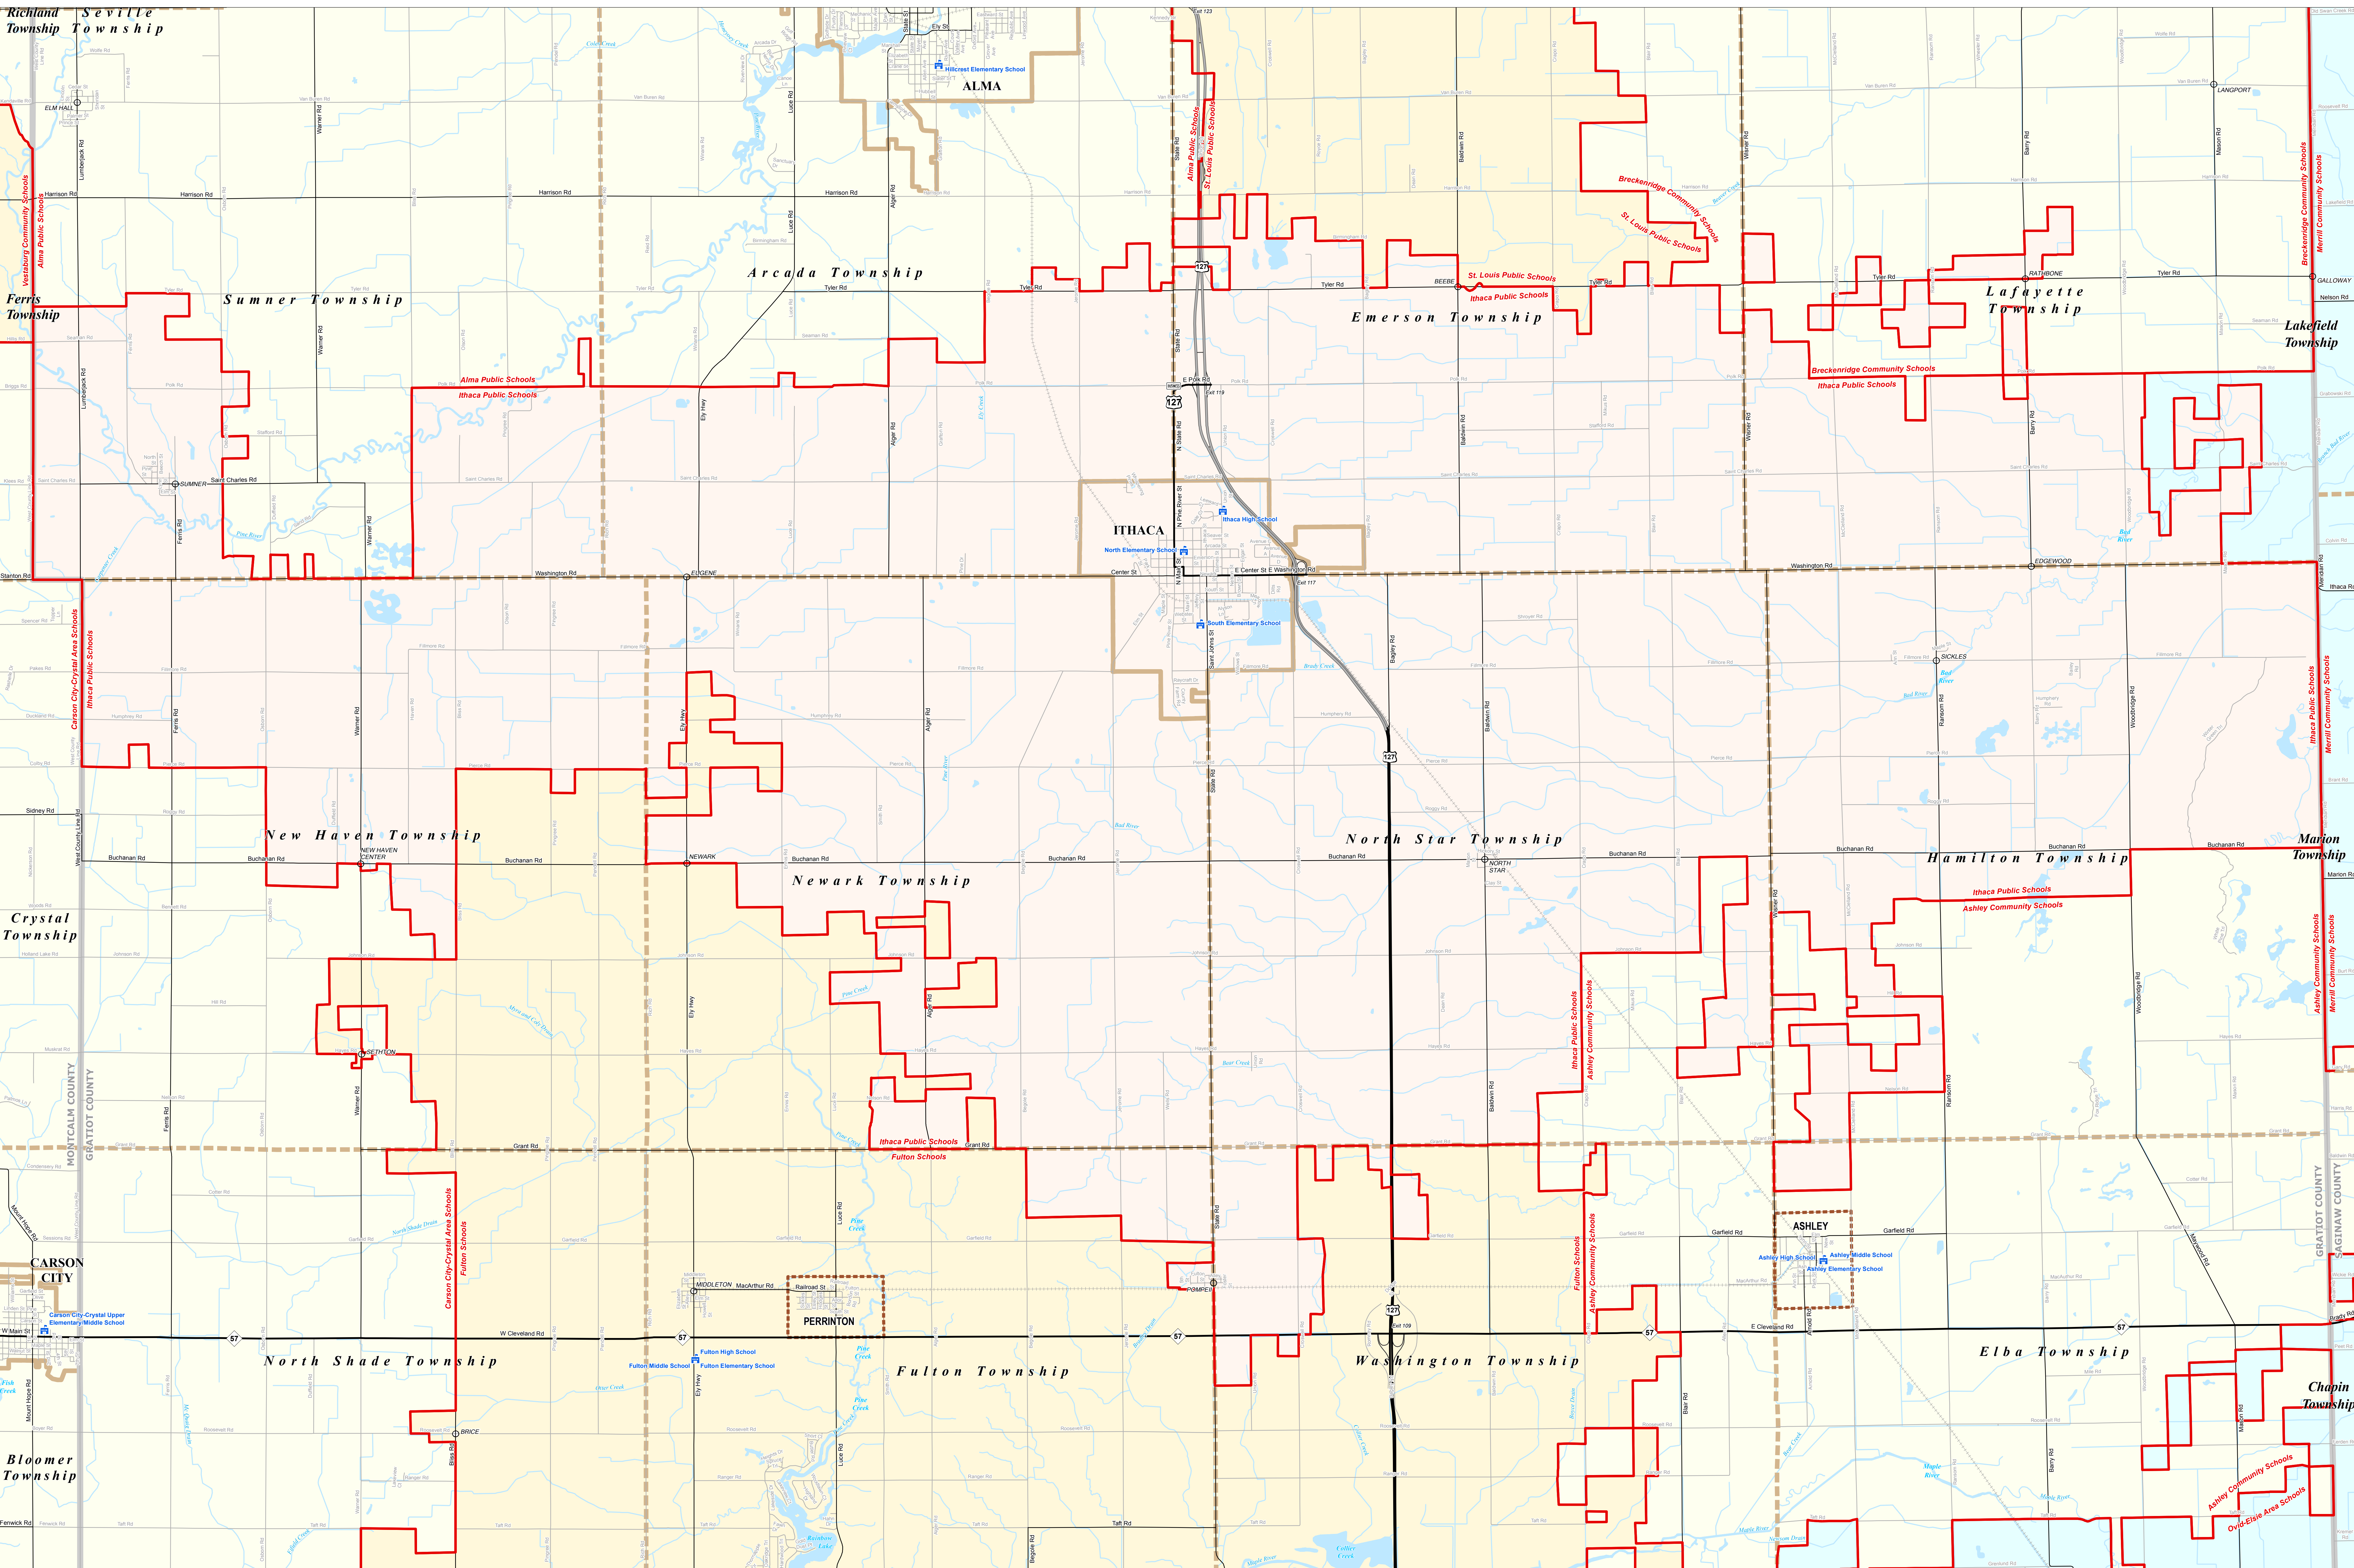

ITHACA PUBLIC SCHOOLS

Gratiot-Isabella RESD

0 0.25 0.5 Miles

Legend	
School District	School
County	Unincorporated Place
City	Water Feature
Township	Freeway
Village	Primary Road
Census Designated Place	Local Road
	Railroad
	River, Stream, or Drain